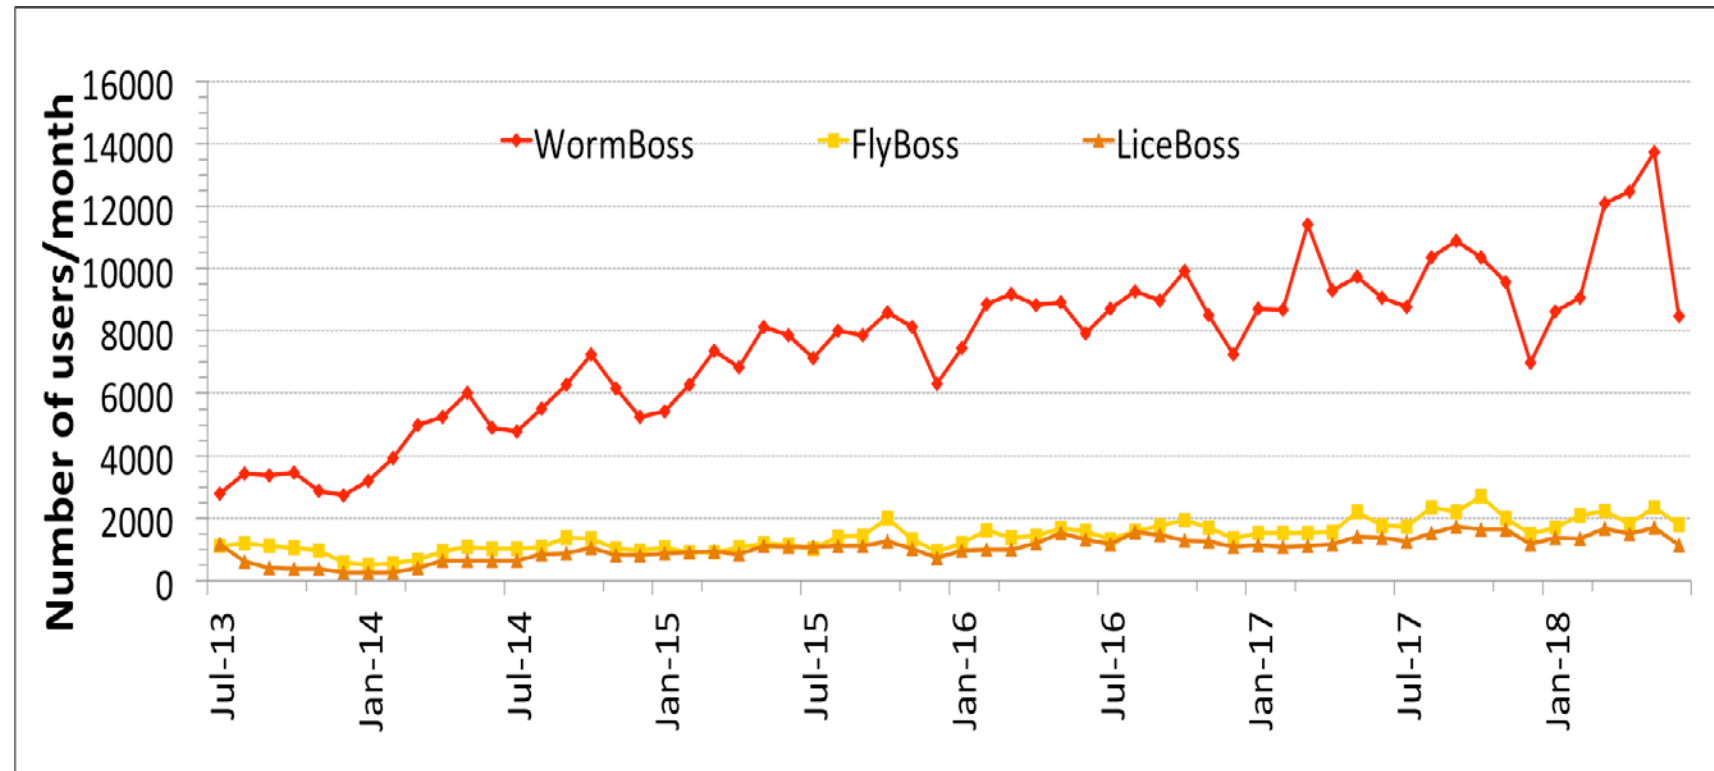

wormboss

flyboss

liceboss

- Australia's premier resource for flystrike control information
- Web content used as base for other delivery
 - About flies, flystrike and susceptibility
 - Breeding and selection for flystrike resistance
 - Management
 - Treatment
 - FlyBoss Tools

ParaBoss web site use continues to grow

Unique users	WormBoss	FlyBoss	LiceBoss	Total WB, FB, LB	ParaBoss	Total with ParaBoss
June '16-May '17	108,430	19,546	15,084	143,060	11,001	154,061
June '17-May '18	121,988	24,406	17,919	164,313	11,696	176,009
% Increase in users year-on-year	12.5%	24.9%	18.8%	14.9%	6.3%	14.2%