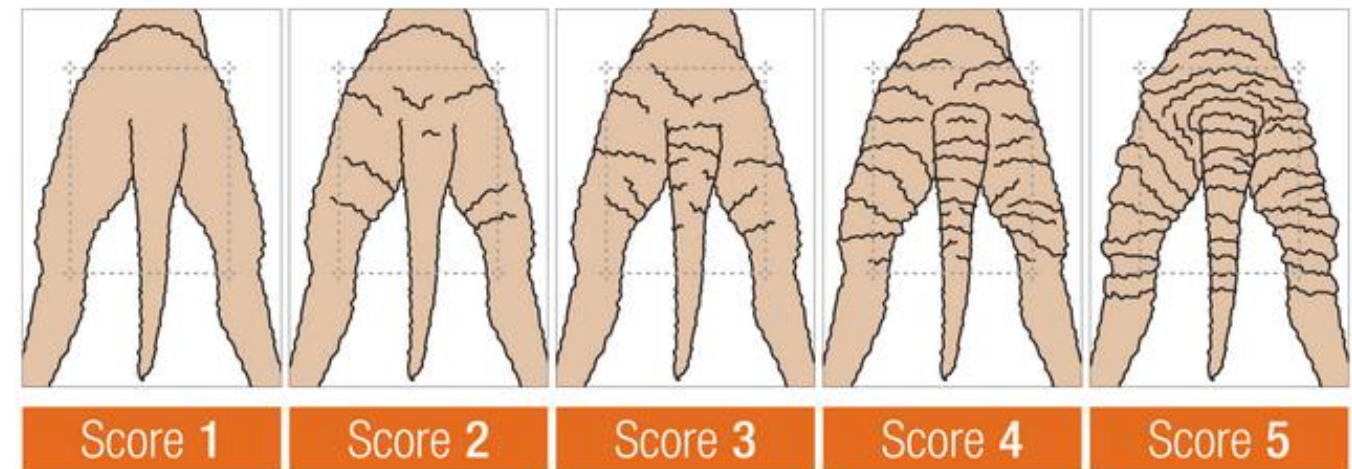

Flystrike risk tool

- Uses long-term weather data for your location
- Assesses your flystrike risk against time of year
- Modify risk map with your:
  - Shearing time
  - Crutching times
  - Chemical inputs
  - Breech modification status
  - Sheep traits (breech or body wrinkle, breech cover, dag)
- “What if” options to simulate changes in breeding, management, treatments
- Signposts to procedural information on what to do and when to do it

Breech Wrinkle – Lambs