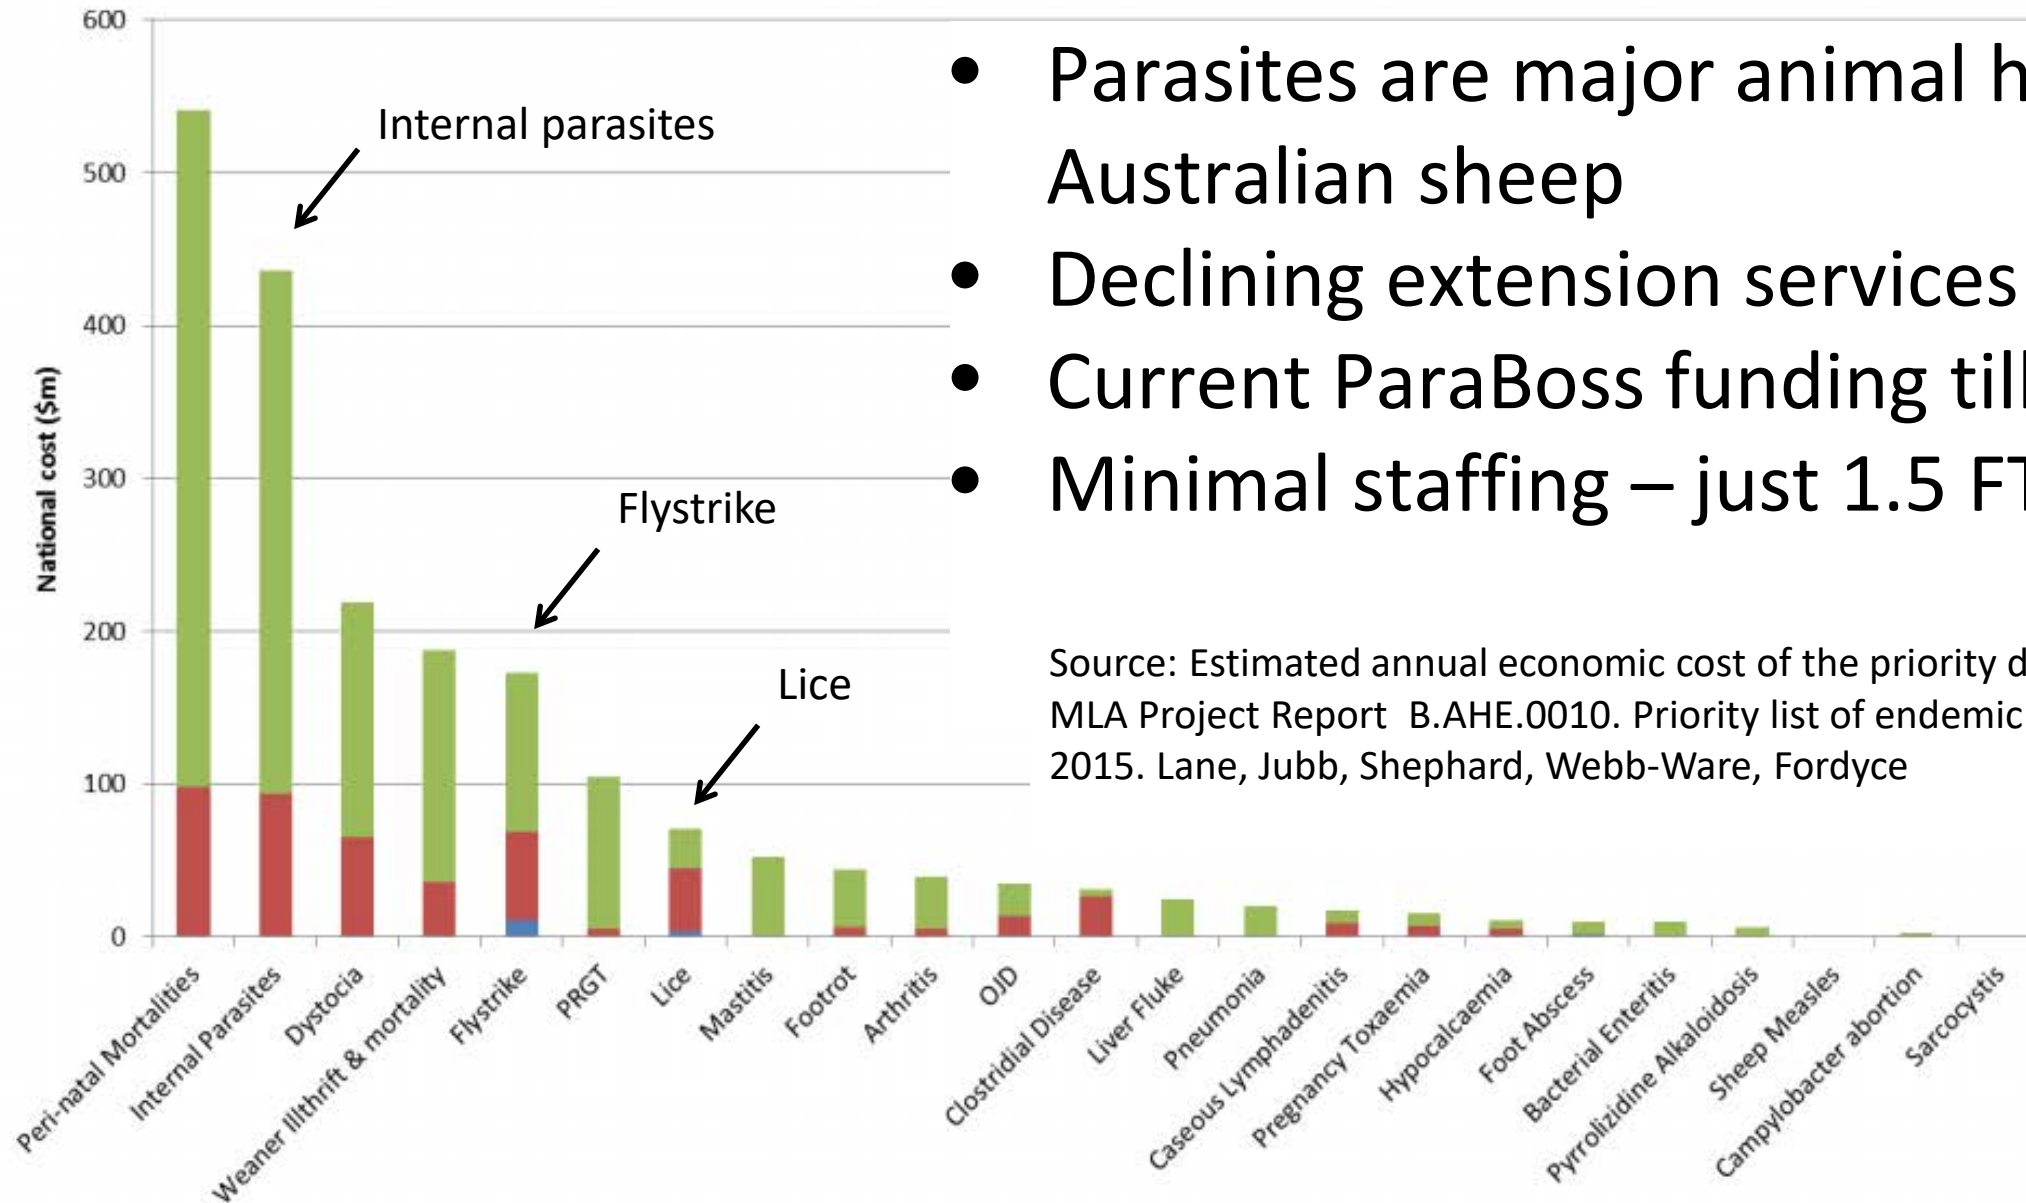

Worm Egg Count QA Program

- Scheme to assess quality of WEC services
- Identify, recognize and promote those with accurate services
- Assist the rest
- User-pays

Key information delivery

- Web sites: WormBoss, FlyBoss, LiceBoss
 - Review and improve pages, add summaries, add images, videos and audio
- ParaBoss News
 - Free electronic newsletter, two editions per month
 - feature articles (worms, flies, lice, goat worms), quiz, state outlooks
 - Over 3200 subscribers
- Facebook
 - One post per week each on flystrike, worms, lice and goat worm control
- Beyond The Bale
 - Quarterly article (worms or flystrike or lice)
- Cattle ParaBoss
 - In development >> release in mid-2019
 - WormBoss, FlyBoss (Buffalo Fly), LiceBoss, TickBoss

ParaBoss News

Beyond
thebale

flyboss

Future of ParaBoss

- Parasites are major animal health issues for Australian sheep
- Declining extension services and parasitologists
- Current ParaBoss funding till mid-2020
- Minimal staffing – just 1.5 FTE across 3 people

Source: Estimated annual economic cost of the priority diseases for sheep. MLA Project Report B.AHE.0010. Priority list of endemic diseases for the red meat industries 2015. Lane, Jubb, Shephard, Webb-Ware, Fordyce