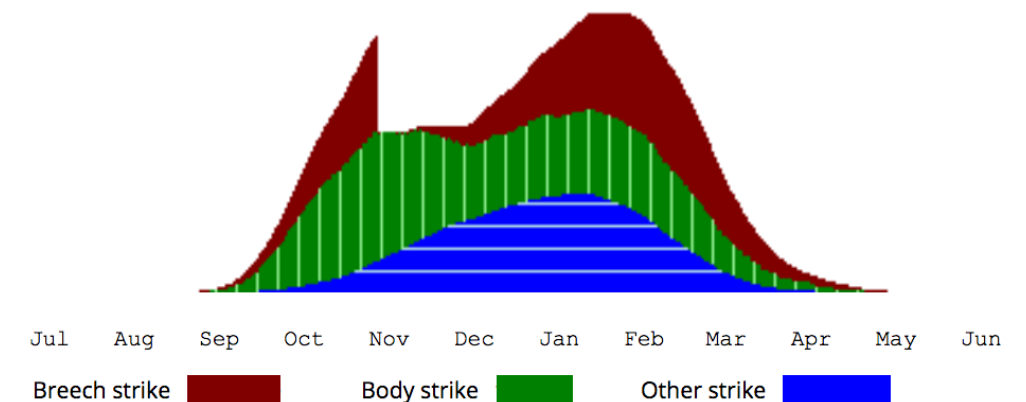

Check flystrike risk and optimise treatment time

Weather Station Dubbo (Darling Street)

Work out when your sheep are at most risk of strike, based on shearing and crutching time and the normal long term weather pattern for your region.

If there are mobs with different shearing or crutching dates, then calculate each mob in turn.

Shearing date June ▾ Mid-month ▾	First crutching date November ▾ Mid-month ▾	Second crutching date No crutching ▾ Mid-month ▾
Breec modification <input type="radio"/> None <input checked="" type="radio"/> Mulesed <input type="radio"/> Clips <input type="radio"/> Intradermal	First chemical treatment No treatment ▾ February ▾ Mid-month ▾	Second chemical treatment No treatment ▾ Select month ▾ Mid-month ▾

Calculate

Flystrike risk tool

- Uses long-term weather data for your location
- Assesses your flystrike risk against time of year
- Modify risk map with your:
 - Shearing time
 - Crutching times
 - Chemical inputs
 - Breech modification status
 - Sheep traits (breech or body wrinkle, breech cover, dag)
- “What if” options to simulate changes in breeding, management, treatments
- Signposts to procedural information on what to do and when to do it